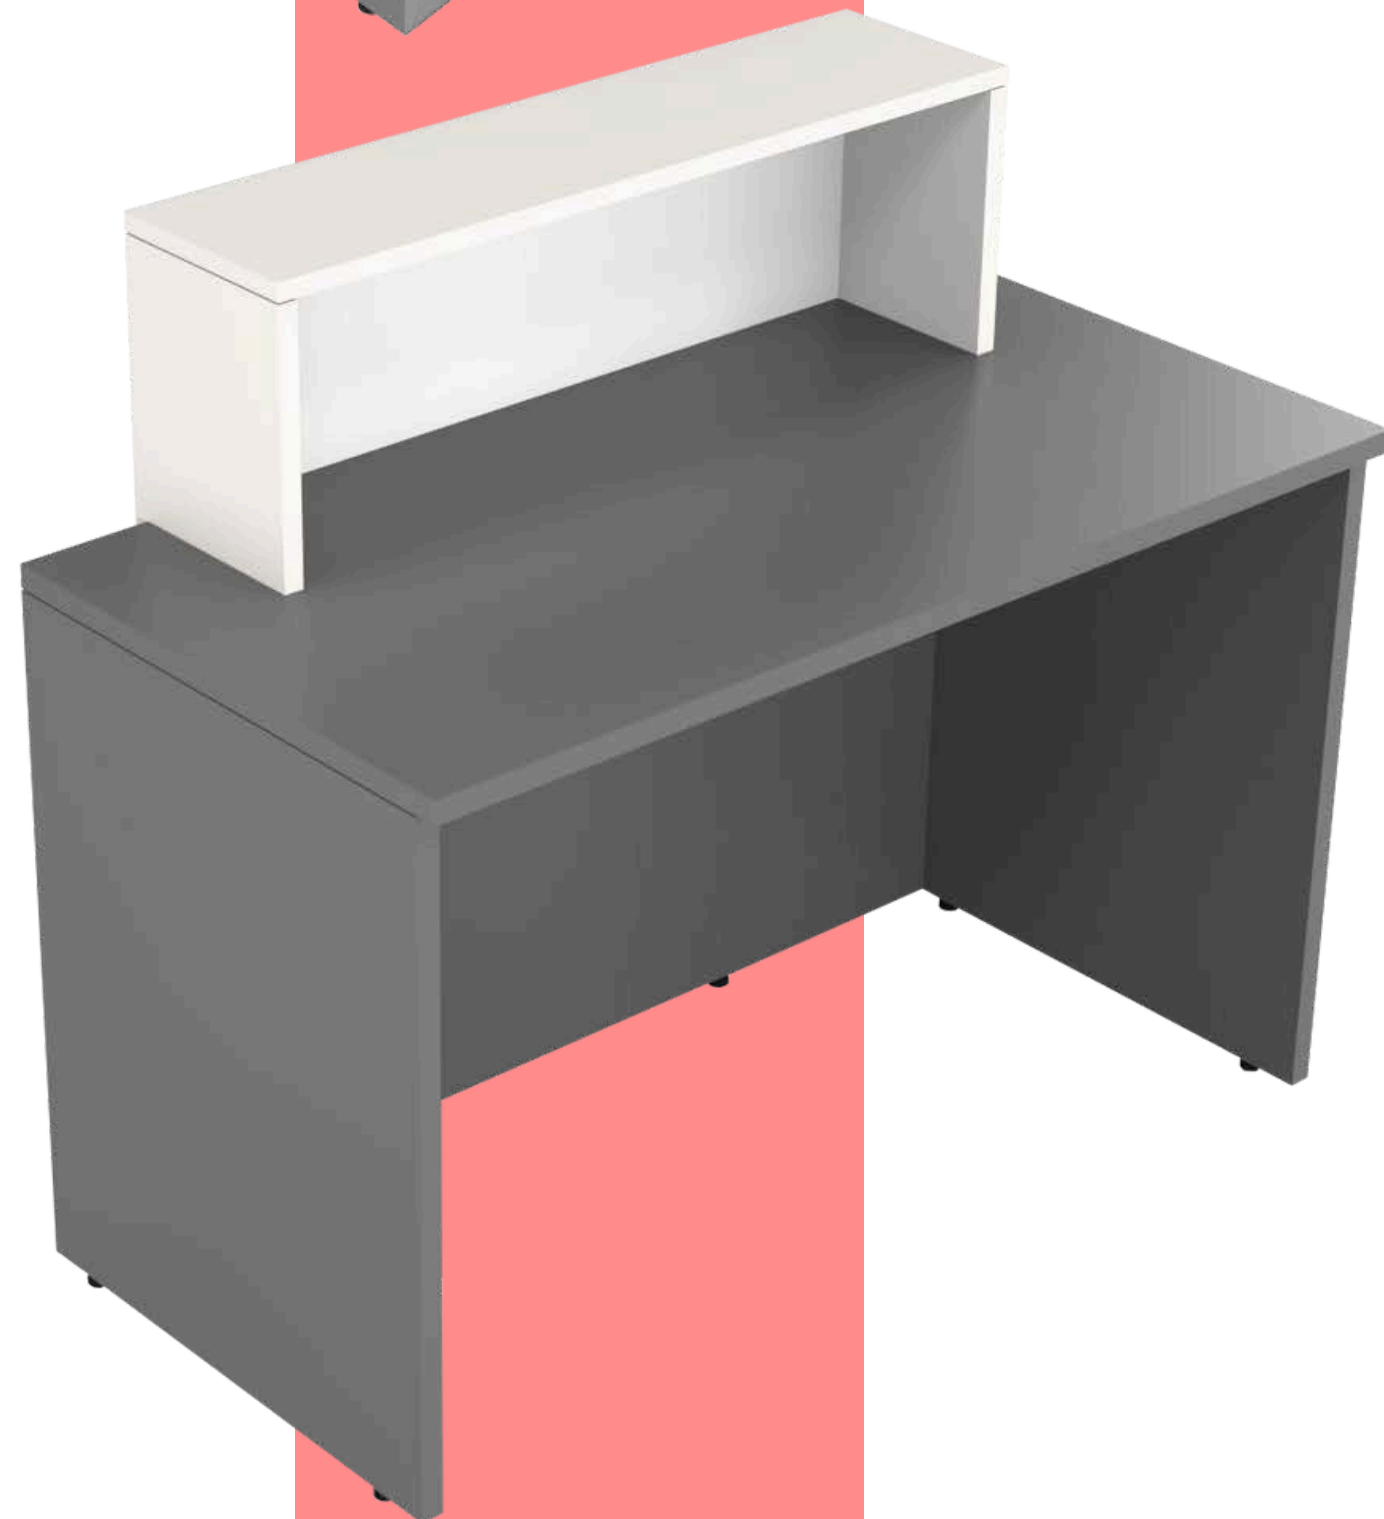

01 Premium Particle board

02 PVC Edge binded

03 Customized size and colours

04 Wooden Counter top

Length	Depth	Height	Price
900 mm	600 mm	750 / 1050 mm	15,450 /-
1200 mm	600 mm	750 / 1050 mm	16,850 /-
1500 mm	750 mm	750 / 1050 mm	20,400 /-

Mid Stand